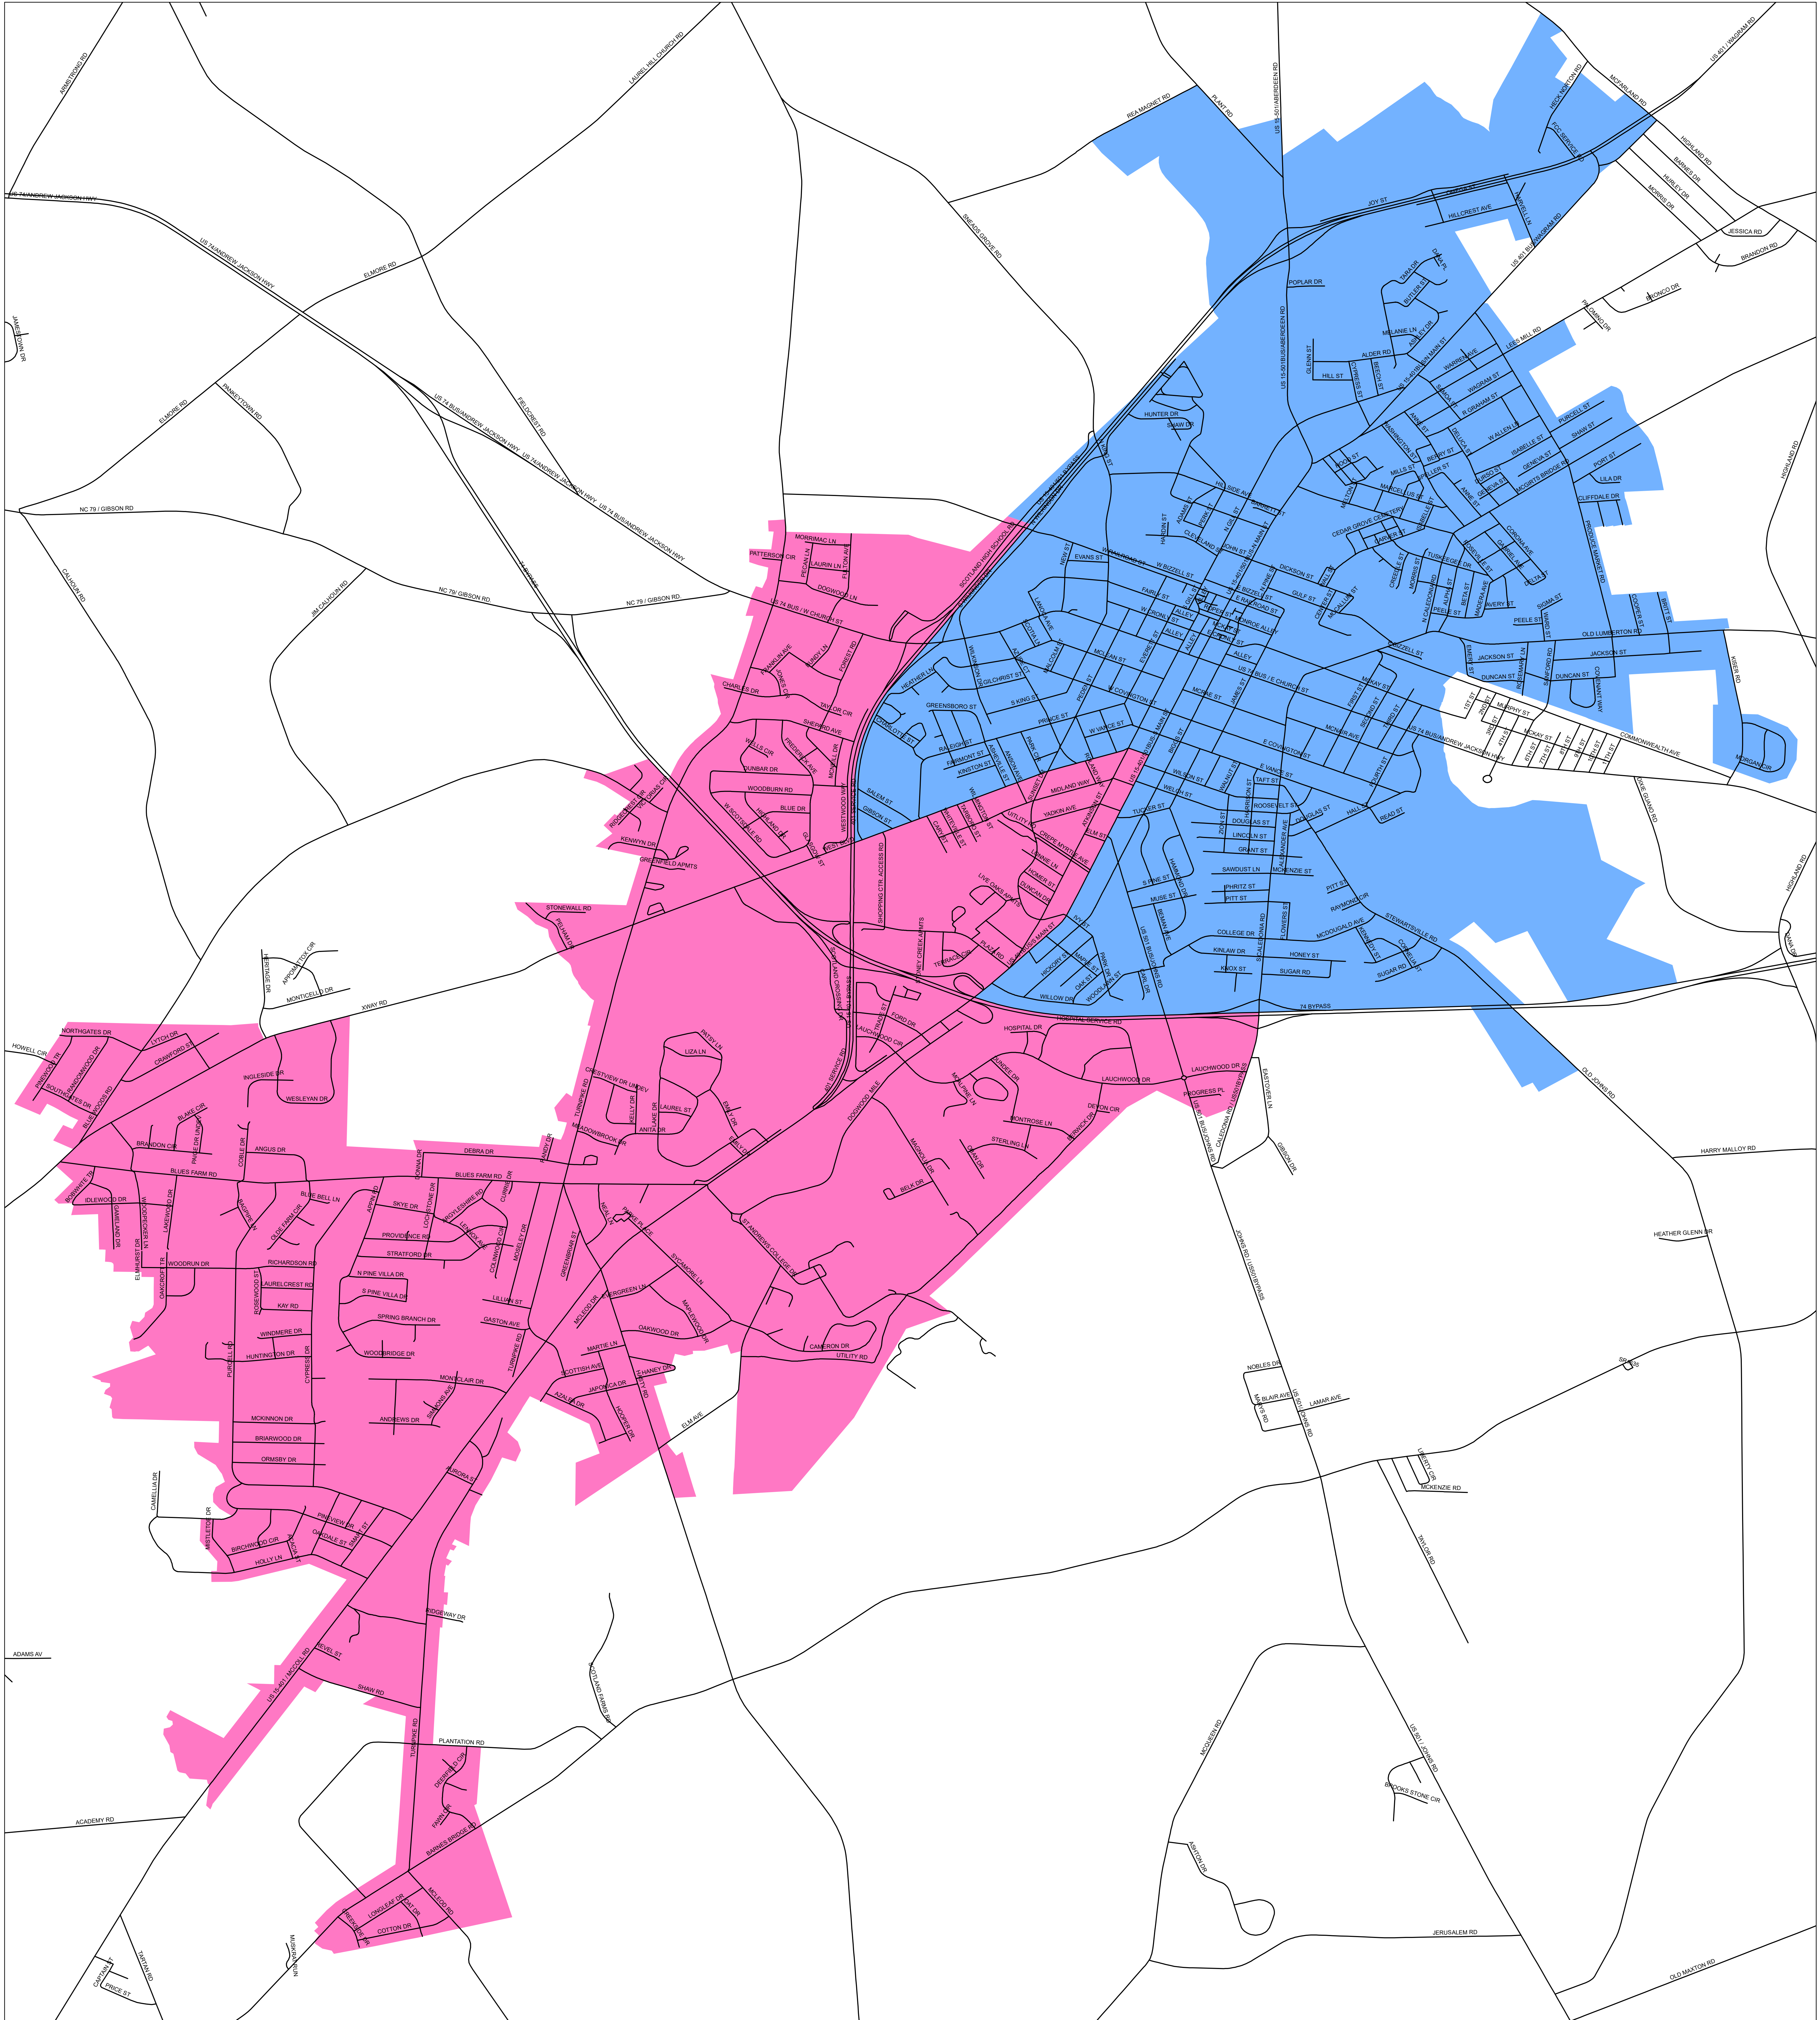

Laurinburg Proposed Districts

Draft One 9/21/21

Legend

- Streets
- DISTRICT**
- Blue District 1
- Pink District 2